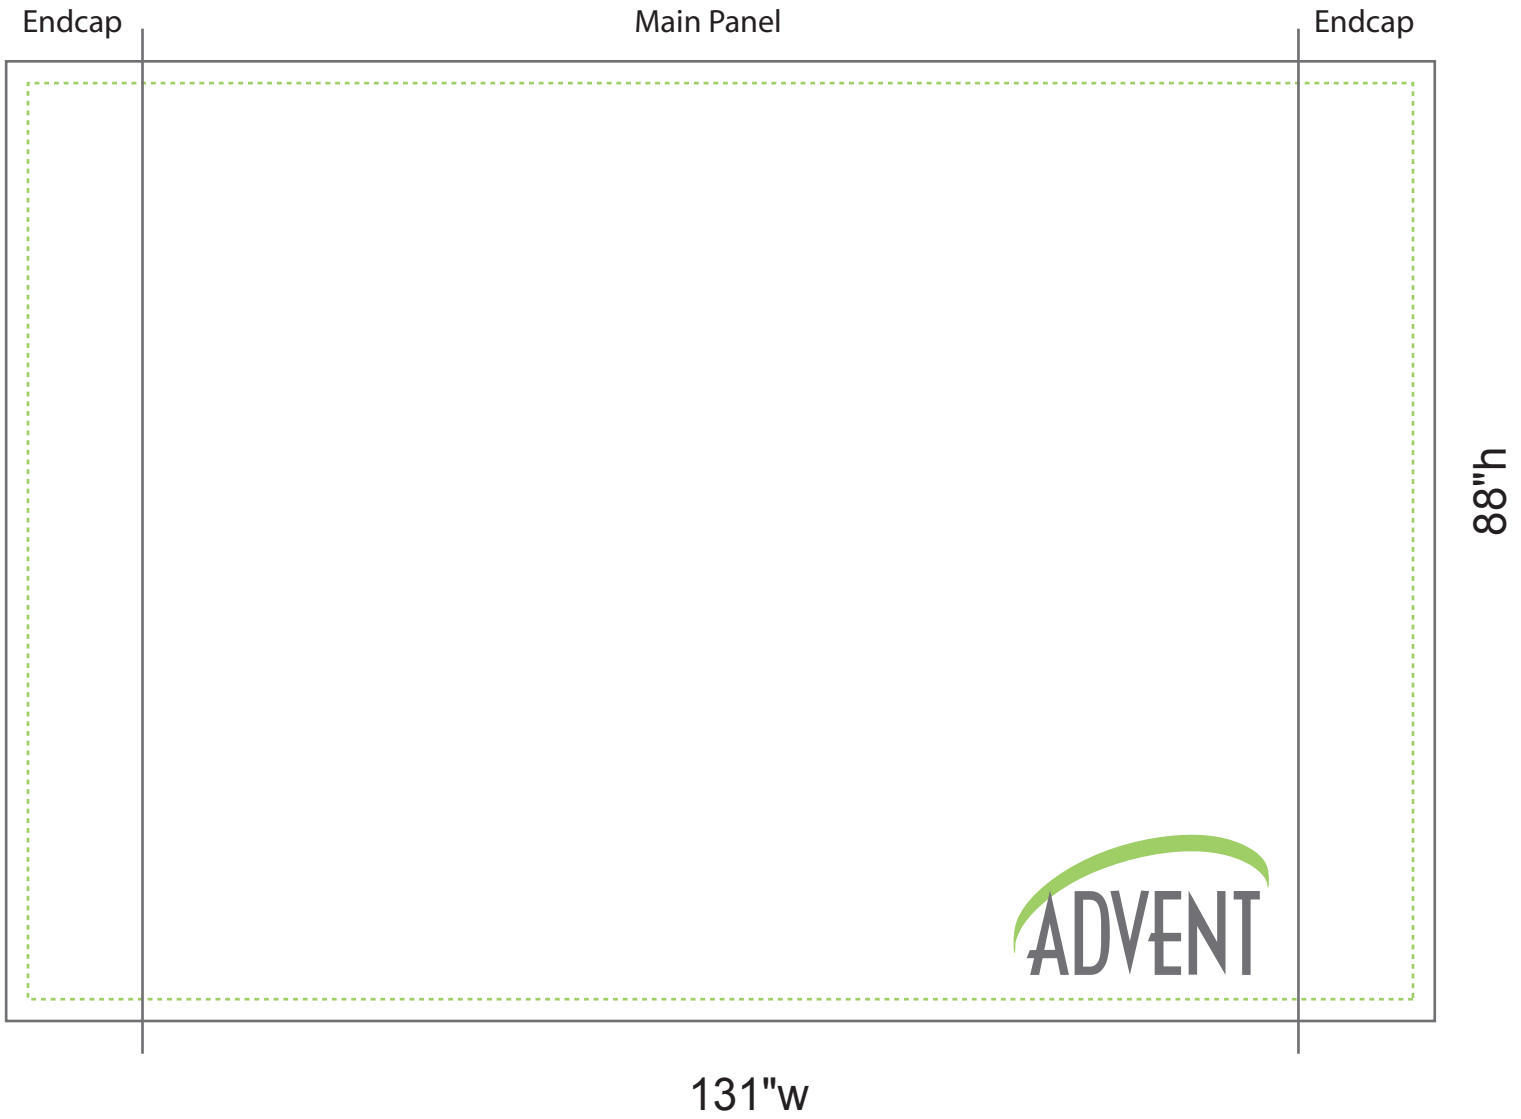

QuickUp 10ft Fabric Wall (page 12)

Final size: 131" w x 88" h

Stitching area: 127" w x 84" h

Please make sure text and images are at least 1" away from stitching and panel break.