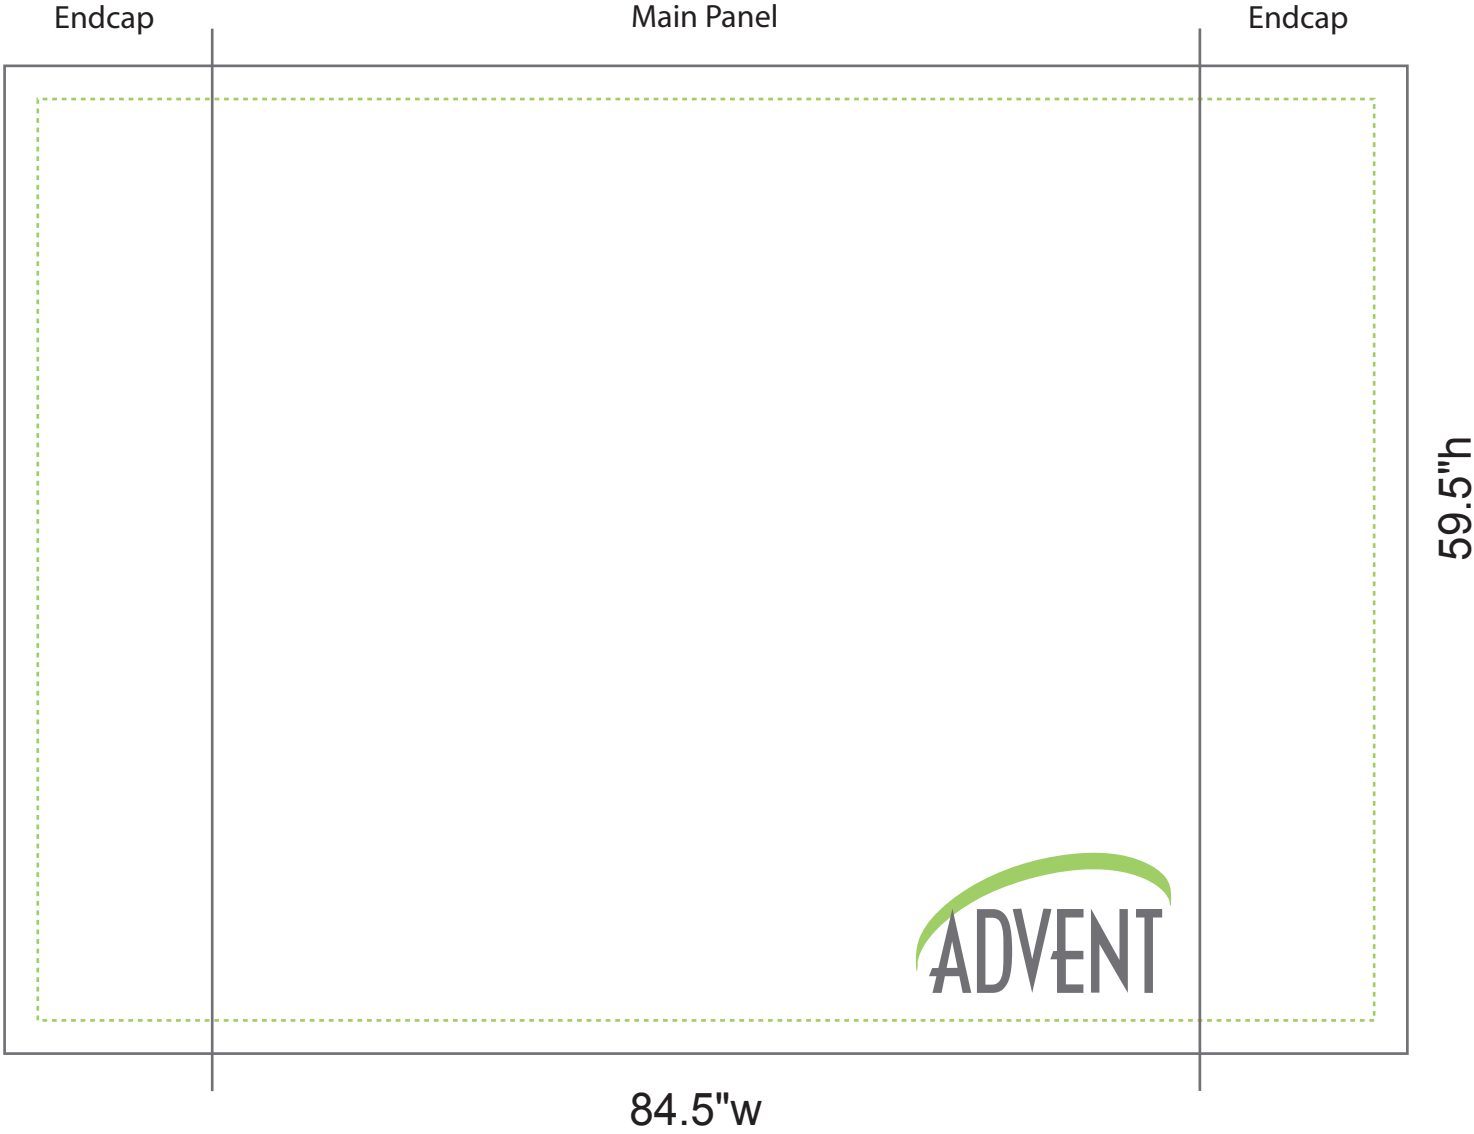

# QuickUp 6ft Straight Fabric Table Top (page 7)

Final size: 84.5" w x 59.5" h  
Stitching area: 80.5" w x 55.5" h

Please make sure text and images are at least 1" away from stitching and panel break.